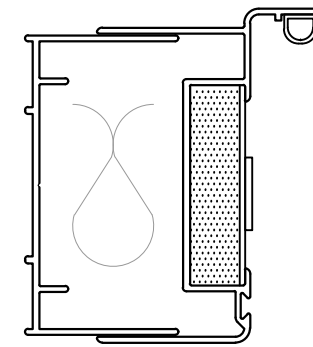

Teachwall 200 - Single Wing - Standard Adjustable Jamb Detail

Specification:  
 Material: Aluminium  
 Finish: White RAL 9010  
 Maximum Height: 4000mm  
 Maximum Db Rating: 49

Teachwall 200 - Double Wing - Standard Adjustable Jamb Detail

Specification:  
 Material: Aluminium  
 Finish: White RAL 9010  
 Maximum Height: 4000mm  
 Maximum Db Rating: 49  
 Additional ironmongery: Radius Strike Plate - Silver

Teachwall 200 - Single Wing - Extended / Higher DB Jamb Detail

Specification:  
 Material: Aluminium Profile with MFC Clad to match Panels Finish  
 Finish: Unlimited  
 Profile Finish: White RAL 9010  
 Maximum Height: 4000mm  
 Maximum Db Rating: 52

Teachwall 200 - Double Wing - Extended / Higher DB Jamb Detail