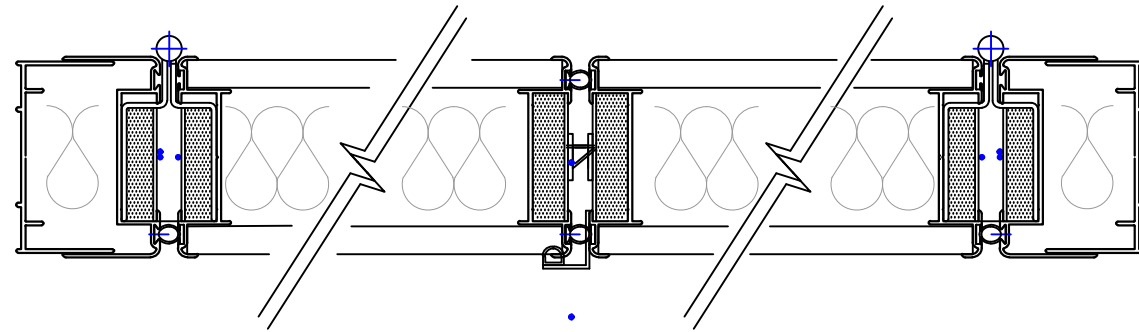

Teachwall 200 - Single Wing - Standard Adjustable Jamb Detail

Specification:  
 Material: Aluminium  
 Finish: White RAL 9010  
 Maximum Height: 4000mm  
 Maximum Db Rating: 49

Teachwall 200 - Double Wing - Standard Adjustable Jamb Detail

Specification:  
 Material: Aluminium  
 Finish: White RAL 9010  
 Maximum Height: 4000mm  
 Maximum Db Rating: 49  
 Additional ironmongery: Radius Strike Plate - Silver

Teachwall 200 - Single Wing - Extended / Higher DB Jamb Detail

Specification:  
 Material: Aluminium Profile with MFC Clad to match Panels Finish  
 Finish: Unlimited  
 Profile Finish: White RAL 9010  
 Maximum Height: 4000mm  
 Maximum Db Rating: 52

Teachwall 200 - Double Wing - Extended / Higher DB Jamb Detail

Specification:  
 Material: Aluminium Profile with MFC Clad to match Panels Finish  
 Finish: Unlimited  
 Profile Finish: White RAL 9010  
 Maximum Height: 4000mm  
 Maximum Db Rating: 52  
 Additional Iron Mongery: Radius Strike Plate- Silver.