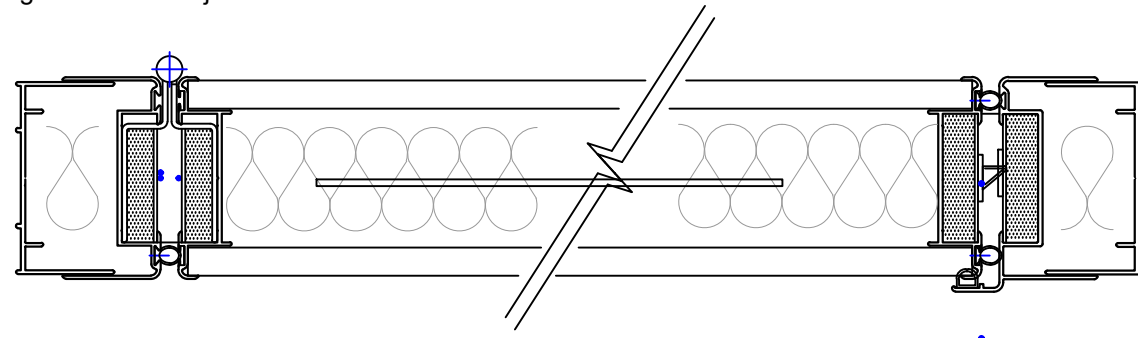

Teachwall 200 - Single Wing - Standard Adjustable Jamb Detail

Specification:  
 Material: Aluminium  
 Finish: White RAL 9010  
 Maximum Height: 4000mm  
 Maximum Db Rating: 49

Teachwall 200 - Double Wing - Standard Adjustable Jamb Detail

Specification:  
 Material: Aluminium  
 Finish: White RAL 9010  
 Maximum Height: 4000mm  
 Maximum Db Rating: 49  
 Additional ironmongery: Radius Strike Plate - Silver

Teachwall 200 - Single Wing - Extended / Higher DB Jamb Detail

Specification:  
 Material: Aluminium Profile with MFC Clad to match Panels Finish  
 Finish: Unlimited  
 Profile Finish: White RAL 9010  
 Maximum Height: 4000mm  
 Maximum Db Rating: 52

Teachwall 200 - Double Wing - Extended / Higher DB Jamb Detail

Specification:  
 Material: Aluminium Profile with MFC Clad to match Panels Finish  
 Finish: Unlimited  
 Profile Finish: White RAL 9010  
 Maximum Height: 4000mm  
 Maximum Db Rating: 52  
 Additional Iron Mongery: Radius Strike Plate- Silver.