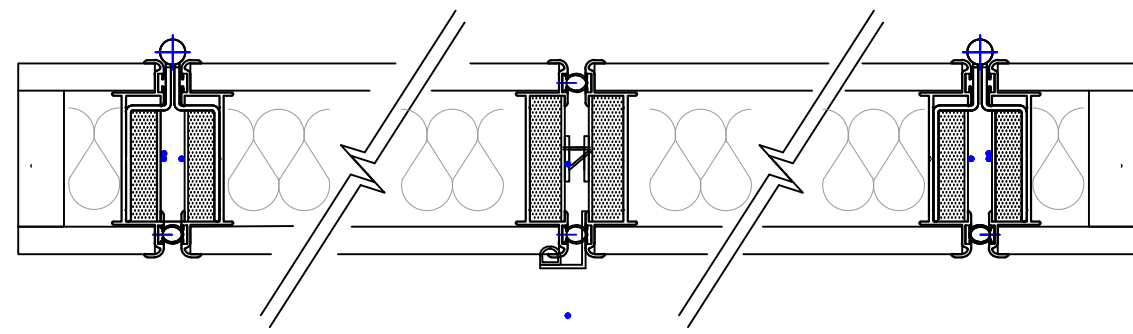

Teachwall 200 - Single Wing - Standard Adjustable Jamb Detail

Specification:  
 Material: Aluminium  
 Finish: White RAL 9010  
 Maximum Height: 4000mm  
 Maximum Db Rating: 49

Teachwall 200 - Double Wing - Standard Adjustable Jamb Detail

Specification:  
 Material: Aluminium  
 Finish: White RAL 9010  
 Maximum Height: 4000mm  
 Maximum Db Rating: 49  
 Additional ironmongery: Radius Strike Plate - Silver

Teachwall 200 - Single Wing - Extended / Higher DB Jamb Detail

Specification:  
 Material: Aluminium Profile with MFC Clad to match Panels Finish  
 Finish: Unlimited  
 Profile Finish: White RAL 9010  
 Maximum Height: 4000mm  
 Maximum Db Rating: 52

Teachwall 200 - Double Wing - Extended / Higher DB Jamb Detail

Specification:  
 Material: Aluminium Profile with MFC Clad to match Panels Finish  
 Finish: Unlimited  
 Profile Finish: White RAL 9010  
 Maximum Height: 4000mm  
 Maximum Db Rating: 52  
 Additional Iron Mongery: Radius Strike Plate- Silver.