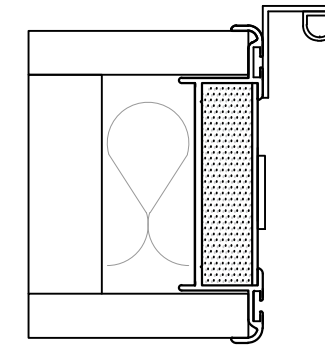

Teachwall 200 - Single Wing - Standard Adjustable Jamb Detail

Specification:  
 Material: Aluminium  
 Finish: White RAL 9010  
 Maximum Height: 4000mm  
 Maximum Db Rating: 49

Teachwall 200 - Double Wing - Standard Adjustable Jamb Detail

Specification:  
 Material: Aluminium  
 Finish: White RAL 9010  
 Maximum Height: 4000mm  
 Maximum Db Rating: 49  
 Additional ironmongery: Radius Strike Plate - Silver

Teachwall 200 - Single Wing - Extended / Higher DB Jamb Detail

Specification:  
 Material: Aluminium Profile with MFC Clad to match Panels Finish  
 Finish: Unlimited  
 Profile Finish: White RAL 9010  
 Maximum Height: 4000mm  
 Maximum Db Rating: 52

Teachwall 200 - Double Wing - Extended / Higher DB Jamb Detail

Specification:  
 Material: Aluminium Profile with MFC Clad to match Panels Finish  
 Finish: Unlimited  
 Profile Finish: White RAL 9010  
 Maximum Height: 4000mm  
 Maximum Db Rating: 52  
 Additional Iron Mongery: Radius Strike Plate- Silver.