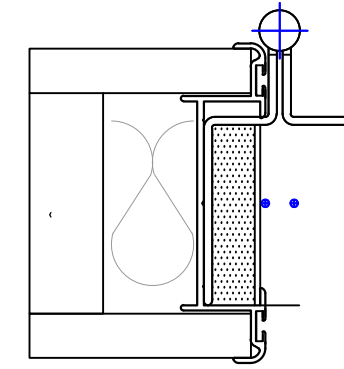

Teachwall 200 - Single Wing - Standard Adjustable Jamb Detail

Specification:  
 Material: Aluminium  
 Finish: White RAL 9010  
 Maximum Height: 4000mm  
 Maximum Db Rating: 49

Teachwall 200 - Double Wing - Standard Adjustable Jamb Detail

Specification:  
 Material: Aluminium  
 Finish: White RAL 9010  
 Maximum Height: 4000mm  
 Maximum Db Rating: 49  
 Additional ironmongery: Radius Strike Plate - Silver

Teachwall 200 - Single Wing - Extended / Higher DB Jamb Detail

Specification:  
 Material: Aluminium Profile with MFC Clad to match Panels Finish  
 Finish: Unlimited  
 Profile Finish: White RAL 9010  
 Maximum Height: 4000mm  
 Maximum Db Rating: 52

Teachwall 200 - Double Wing - Extended / Higher DB Jamb Detail