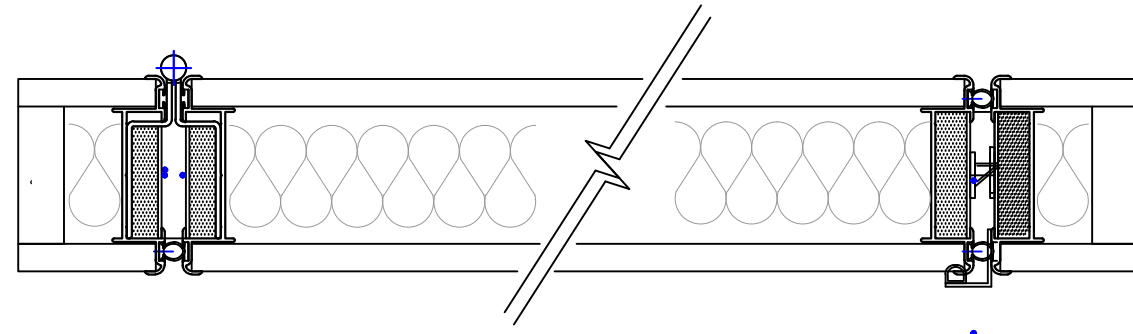

Teachwall 200 - Single Wing - Standard Adjustable Jamb Detail

Specification:  
 Material: Aluminium  
 Finish: White RAL 9010  
 Maximum Height: 4000mm  
 Maximum Db Rating: 49

Teachwall 200 - Double Wing - Standard Adjustable Jamb Detail

Specification:  
 Material: Aluminium  
 Finish: White RAL 9010  
 Maximum Height: 4000mm  
 Maximum Db Rating: 49  
 Additional ironmongery: Radius Strike Plate - Silver

Teachwall 200 - Single Wing - Extended / Higher DB Jamb Detail

Specification:  
 Material: Aluminium Profile with MFC Clad to match Panels Finish  
 Finish: Unlimited  
 Profile Finish: White RAL 9010  
 Maximum Height: 4000mm  
 Maximum Db Rating: 52

Teachwall 200 - Double Wing - Extended / Higher DB Jamb Detail

Specification:  
 Material: Aluminium Profile with MFC Clad to match Panels Finish  
 Finish: Unlimited  
 Profile Finish: White RAL 9010  
 Maximum Height: 4000mm  
 Maximum Db Rating: 52  
 Additional Iron Mongery: Radius Strike Plate- Silver.