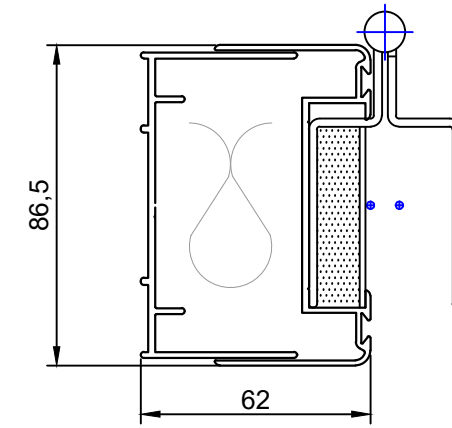

Teachwall 200 - Single Wing - Standard Adjustable Jamb Detail

Specification:  
 Material: Aluminium  
 Finish: White RAL 9010  
 Maximum Height: 4000mm  
 Maximum Db Rating: 49

Teachwall 200 - Double Wing - Standard Adjustable Jamb Detail

Specification:  
 Material: Aluminium  
 Finish: White RAL 9010  
 Maximum Height: 4000mm  
 Maximum Db Rating: 49  
 Additional ironmongery: Radius Strike Plate - Silver

Teachwall 200 - Single Wing - Extended / Higher DB Jamb Detail

Specification:  
 Material: Aluminium Profile with MFC Clad to match Panels Finish  
 Finish: Unlimited  
 Profile Finish: White RAL 9010  
 Maximum Height: 4000mm  
 Maximum Db Rating: 52

Teachwall 200 - Double Wing - Extended / Higher DB Jamb Detail

Specification:  
 Material: Aluminium Profile with MFC Clad to match Panels Finish  
 Finish: Unlimited  
 Profile Finish: White RAL 9010  
 Maximum Height: 4000mm  
 Maximum Db Rating: 52  
 Additional Iron Mongery: Radius Strike Plate- Silver.