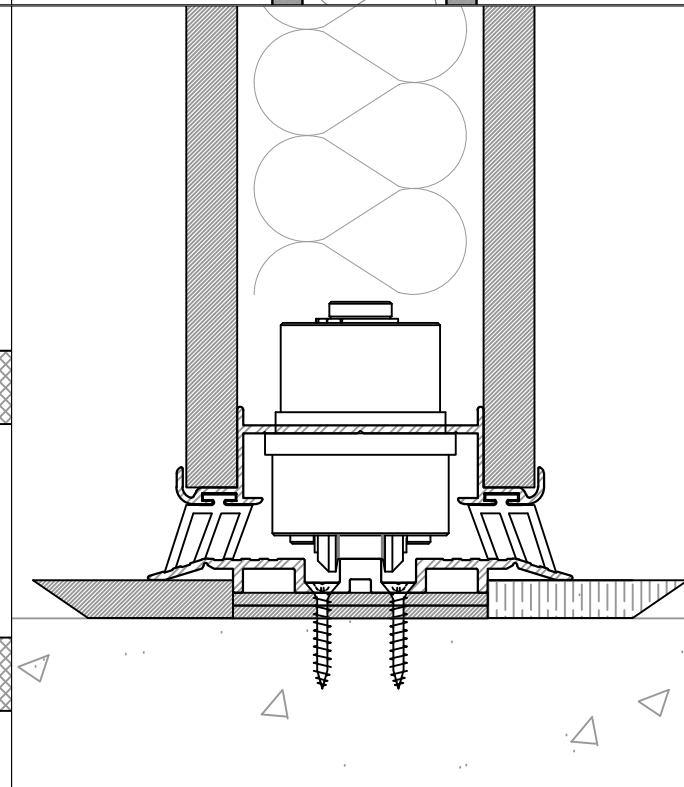

AEG Teachwall 200, Head Guide Track

AEG Teachwall 200, Floor Track Detail

AEG Teachwall 200, Head Guide Track

AEG Teachwall 200, Floor Track Detail

AEG Teachwall 200, Head Guide Track

AEG Teachwall 200, Floor Track Detail

AEG Teachwall 200, Head Guide Track

AEG Teachwall 200, Floor Track Detail

REV	DATE	DESCRIPTION	DRN.	CHK.	APP.
00	29/12/2020	AEG - 200 - Fixing Detail Bottom Rolling	BR	.	.
01				.	.
02				.	.
03				.	.
00				.	.

SPECIFICATION:
 Teachwall 200
 Bottom Rolling with Head Guide Track
 Head Guide Track - RAL 9010
 Bottom Rolling Track - Silver Anodised 25

CLIENT
 CLIENT No

TITLE
 A3 DRAWING No AEG - 200- Fixing Detail BR 00