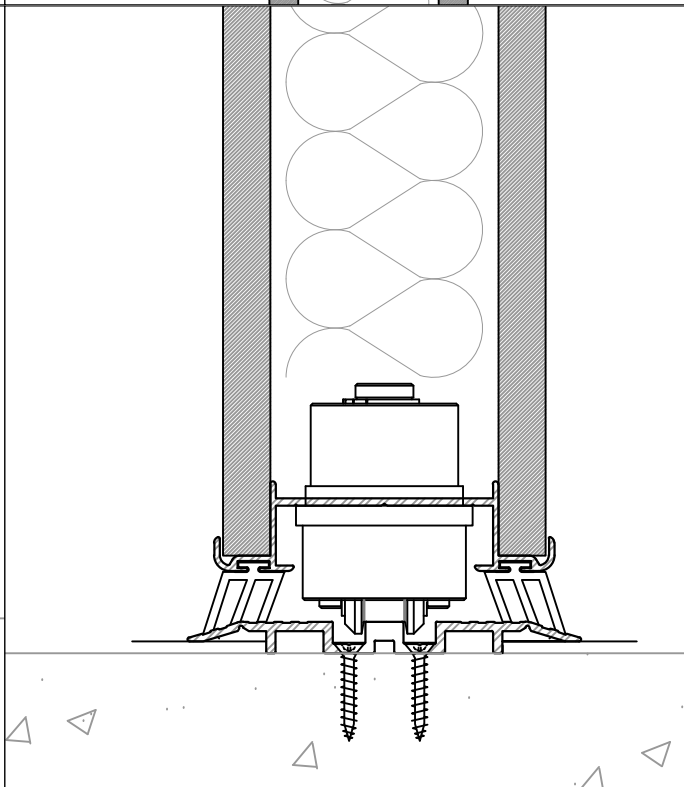

AEG Teachwall 200, Head Guide Track

AEG Teachwall 200, Floor Track Detail

AEG Teachwall 200, Head Guide Track

AEG Teachwall 200, Floor Track Detail

AEG Teachwall 200, Head Guide Track

AEG Teachwall 200, Floor Track Detail

AEG Teachwall 200, Head Guide Track

AEG Teachwall 200, Floor Track Detail

REV	DATE	DESCRIPTION	DRN.	CHK.	APP.
00	29/12/2020	AEG - 200 - Fixing Detail Bottom Rolling	BR	.	.
01				.	.
02				.	.
03				.	.
00				.	.

SPECIFICATION:
 Teachwall 200
 Bottom Rolling with Head Guide Track
 Head Guide Track - RAL 9010
 Bottom Rolling Track - Silver Anodised 25

CLIENT
 CLIENT No

TITLE
 A3 DRAWING No AEG - 200- Fixing Detail BR 00