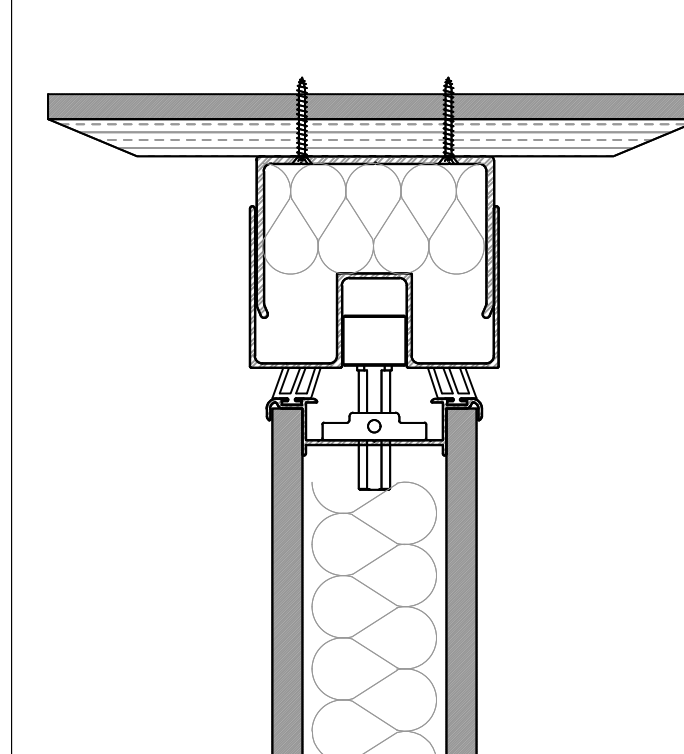

AEG Teachwall 200, Head Guide Track

AEG Teachwall 200, Floor Track Detail

AEG Teachwall 200, Head Guide Track

AEG Teachwall 200, Floor Track Detail

AEG Teachwall 200, Head Guide Track

AEG Teachwall 200, Floor Track Detail

AEG Teachwall 200, Head Guide Track

AEG Teachwall 200, Floor Track Detail

REV	DATE	DESCRIPTION	DRN.	CHK.	APP.
00	29/12/2020	AEG - 200 - Fixing Detail Bottom Rolling	BR	.	.
01				.	.
02				.	.
03				.	.
00				.	.

SPECIFICATION:
 Teachwall 200
 Bottom Rolling with Head Guide Track
 Head Guide Track - RAL 9010
 Bottom Rolling Track - Silver Anodised 25

CLIENT
 CLIENT No

TITLE
 A3 DRAWING No AEG - 200- Fixing Detail BR 00