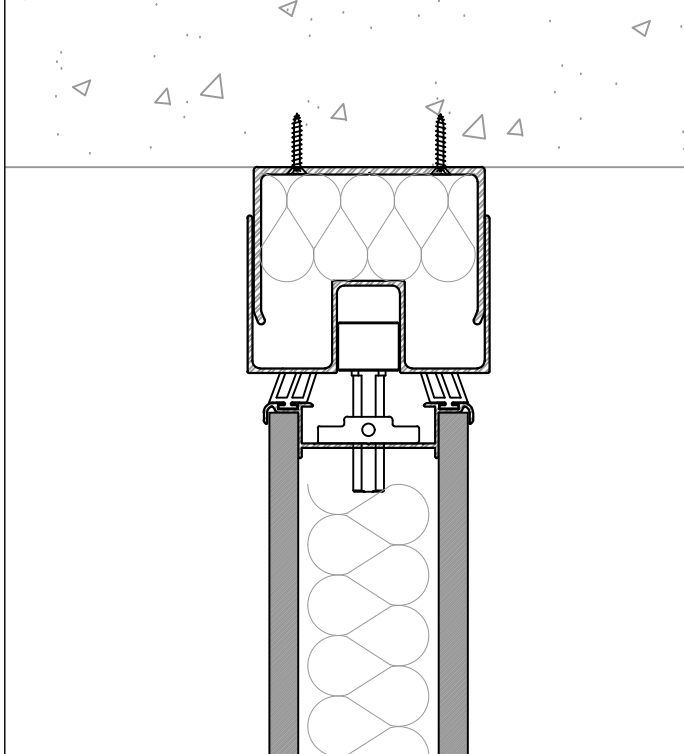

AEG Teachwall 200, Head Guide Track

AEG Teachwall 200, Floor Track Detail

AEG Teachwall 200, Head Guide Track

AEG Teachwall 200, Floor Track Detail

AEG Teachwall 200, Head Guide Track

AEG Teachwall 200, Floor Track Detail

AEG Teachwall 200, Head Guide Track

AEG Teachwall 200, Floor Track Detail

REV	DATE	DESCRIPTION	DRN.	CHK.	APP.
00	29/12/2020	AEG - 200 - Fixing Detail Bottom Rolling	BR	.	.
01				.	.
02				.	.
03				.	.
00				.	.

SPECIFICATION:
 Teachwall 200
 Bottom Rolling with Head Guide Track
 Head Guide Track - RAL 9010
 Bottom Rolling Track - Silver Anodised 25

CLIENT
 CLIENT No

TITLE
 A3 DRAWING No AEG - 200- Fixing Detail BR 00