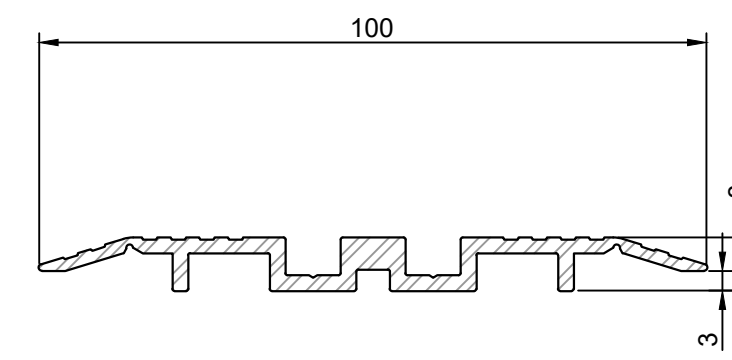

AEG Teachwall 200, Head Guide Track

AEG Teachwall 200, Floor Track Detail

AEG Teachwall 200, Head Guide Track

AEG Teachwall 200, Floor Track Detail

AEG Teachwall 200, Head Guide Track

AEG Teachwall 200, Floor Track Detail

AEG Teachwall 200, Head Guide Track

AEG Teachwall 200, Floor Track Detail

REV	DATE	DESCRIPTION	DRN.	CHK.	APP.
00	29/12/2020	AEG - 200 - Fixing Detail Bottom Rolling	BR	.	.
01				.	.
02				.	.
03				.	.
00				.	.

SPECIFICATION:
 Teachwall 200
 Bottom Rolling with Head Guide Track
 Head Guide Track - RAL 9010
 Bottom Rolling Track - Silver Anodised 25

CLIENT
 CLIENT No

TITLE
 A3 DRAWING No AEG - 200- Fixing Detail BR 00