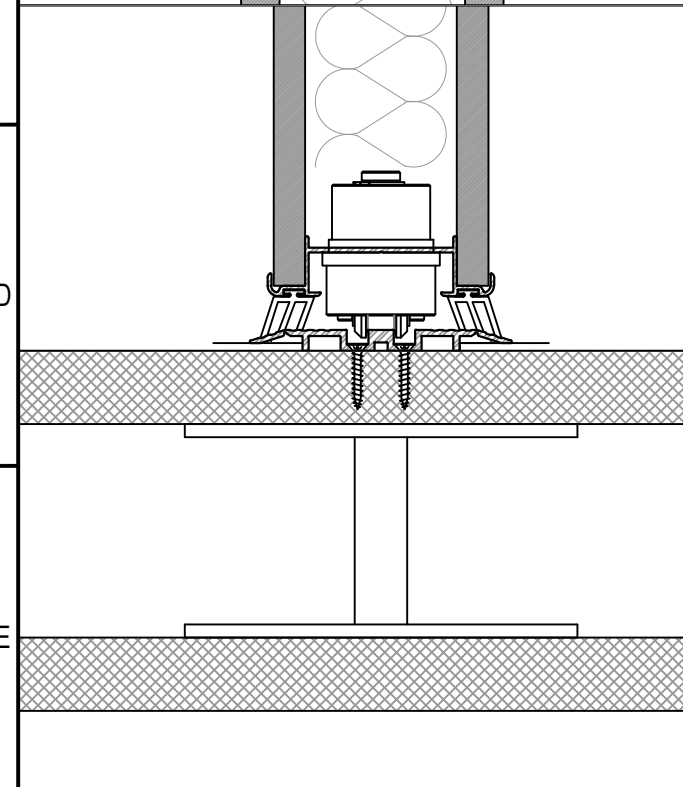

AEG Teachwall 200, Head Guide Track

AEG Teachwall 200, Floor Track Detail

AEG Teachwall 200, Head Guide Track

AEG Teachwall 200, Floor Track Detail

AEG Teachwall 200, Head Guide Track

AEG Teachwall 200, Floor Track Detail

AEG Teachwall 200, Head Guide Track

AEG Teachwall 200, Floor Track Detail

REV	DATE	DESCRIPTION	DRN.	CHK.	APP.
00	29/12/2020	AEG - 200 - Fixing Detail Bottom Rolling	BR	.	.
01				.	.
02				.	.
03				.	.
00				.	.

SPECIFICATION:
 Teachwall 200
 Bottom Rolling with Head Guide Track
 Head Guide Track - RAL 9010
 Bottom Rolling Track - Silver Anodised 25

CLIENT
 CLIENT No

TITLE
 A3 DRAWING No AEG - 200- Fixing Detail BR 00