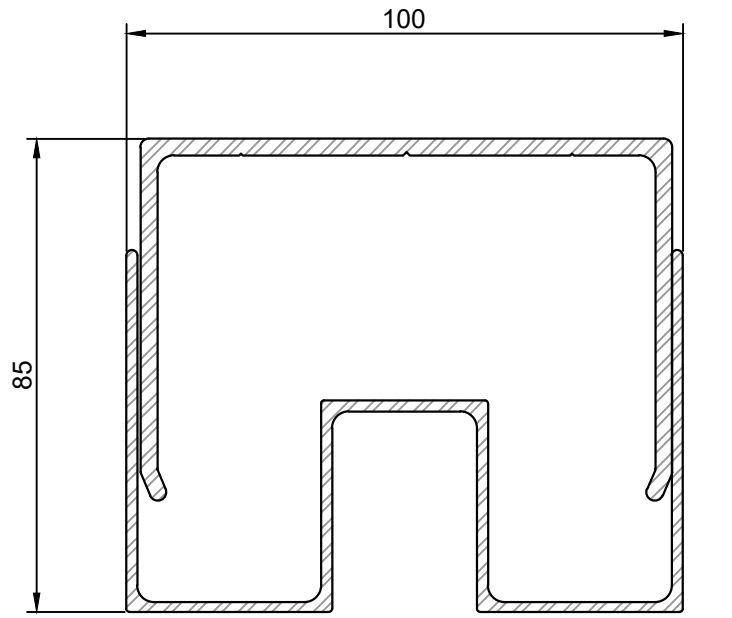

AEG Teachwall 200, Head Guide Track

AEG Teachwall 200, Floor Track Detail

AEG Teachwall 200, Head Guide Track

AEG Teachwall 200, Floor Track Detail

AEG Teachwall 200, Head Guide Track

AEG Teachwall 200, Floor Track Detail

AEG Teachwall 200, Head Guide Track

AEG Teachwall 200, Floor Track Detail

REV	DATE	DESCRIPTION	DRN.	CHK.	APP.
00	29/12/2020	AEG - 200 - Fixing Detail Bottom Rolling	BR	.	.
01				.	.
02				.	.
03				.	.
00				.	.

SPECIFICATION:
 Teachwall 200
 Bottom Rolling with Head Guide Track
 Head Guide Track - RAL 9010
 Bottom Rolling Track - Silver Anodised 25

CLIENT
 CLIENT No

TITLE
 A3 DRAWING No AEG - 200- Fixing Detail BR 00