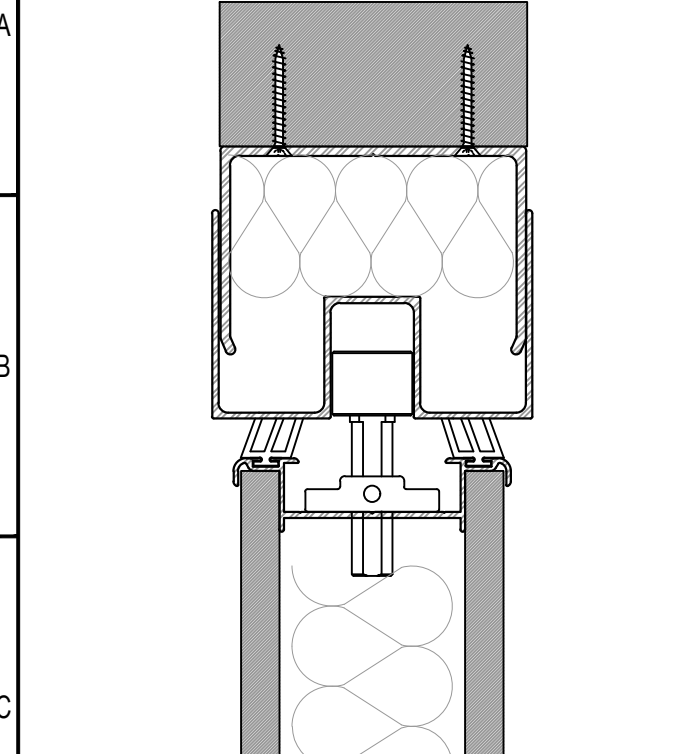

AEG Teachwall 200, Head Guide Track

AEG Teachwall 200, Floor Track Detail

AEG Teachwall 200, Head Guide Track

AEG Teachwall 200, Floor Track Detail

AEG Teachwall 200, Head Guide Track

AEG Teachwall 200, Floor Track Detail

AEG Teachwall 200, Head Guide Track

AEG Teachwall 200, Floor Track Detail

REV	DATE	DESCRIPTION	DRN.	CHK.	APP.
00	29/12/2020	AEG - 200 - Fixing Detail Bottom Rolling	BR	.	.
01				.	.
02				.	.
03				.	.
00				.	.

SPECIFICATION:
 Teachwall 200
 Bottom Rolling with Head Guide Track
 Head Guide Track - RAL 9010
 Bottom Rolling Track - Silver Anodised 25

CLIENT
 CLIENT No

TITLE
 A3 DRAWING No AEG - 200- Fixing Detail BR 00